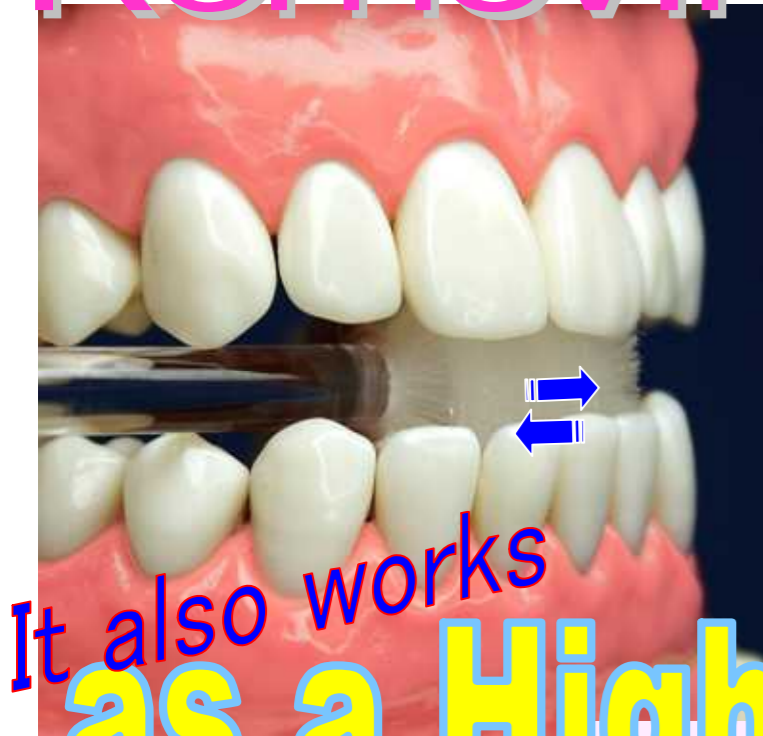

Removing Plaques Inside and Out!

It also works

as a High Performance Tongue Cleaner or Gum Massager

Cylindrical Toothbrush from Japan

Ultrafine high density bristles approach finely backside of the front teeth, grooves of the molars, such a place difficult to brush. It also works as a serviceable gum massager or a high performance tongue cleaner. I recommend it for every person as a multi-purpose oral care device.

Dr. Hiroshi Ono, a member of JDA

Oral health is very important in playing sports. Force would be loaded on molar teeth while patting as well as shooting. The coloring of gums looks well after using the Cylindrical Toothbrush. The feeling backside of front teeth freshen up is marvelous. I want you to try this amazing item.