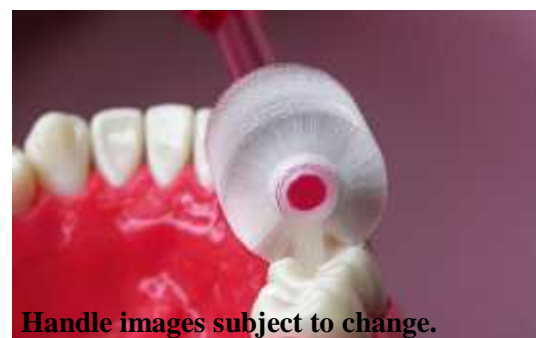

Cylindrical Toothbrush “TAMPOPO”

Specification

Bristle

Material: Nylon
Thread thickness: approx. 0.09mm
Number of bristles: approx. 21600 1200 x18 layers
Head size in diameter: approx. 15mm

-Reference- Conventional Toothbrush
Thread thickness: 0.2mm in average
Number of bristles: approx. 700 to 1000
Head size in height: 15 to 17mm

Handle

Material: Polypropylene
Length: approx. 175mm
Width in diameter: 12mm max. 5mm min.
Color: Pink, Blue, Orange

Features

Ultrafine HD bristles remove plaque powerfully.

It titillates gums while brushing teeth.

It works as a high performance tongue cleaner as well.

Cylindrical head fits the backside of front teeth neatly so that you can brush there easily.

Both upper and lower teeth can be brushed at a time, when you familiarized with it.

All direction bristle head is best suited for Elder Care.

For kids or disabled people who is awkward using a conventional toothbrush.

<http://www.cylindrical-toothbrush.info/>
info@toothbrush.co.jp Made in Japan